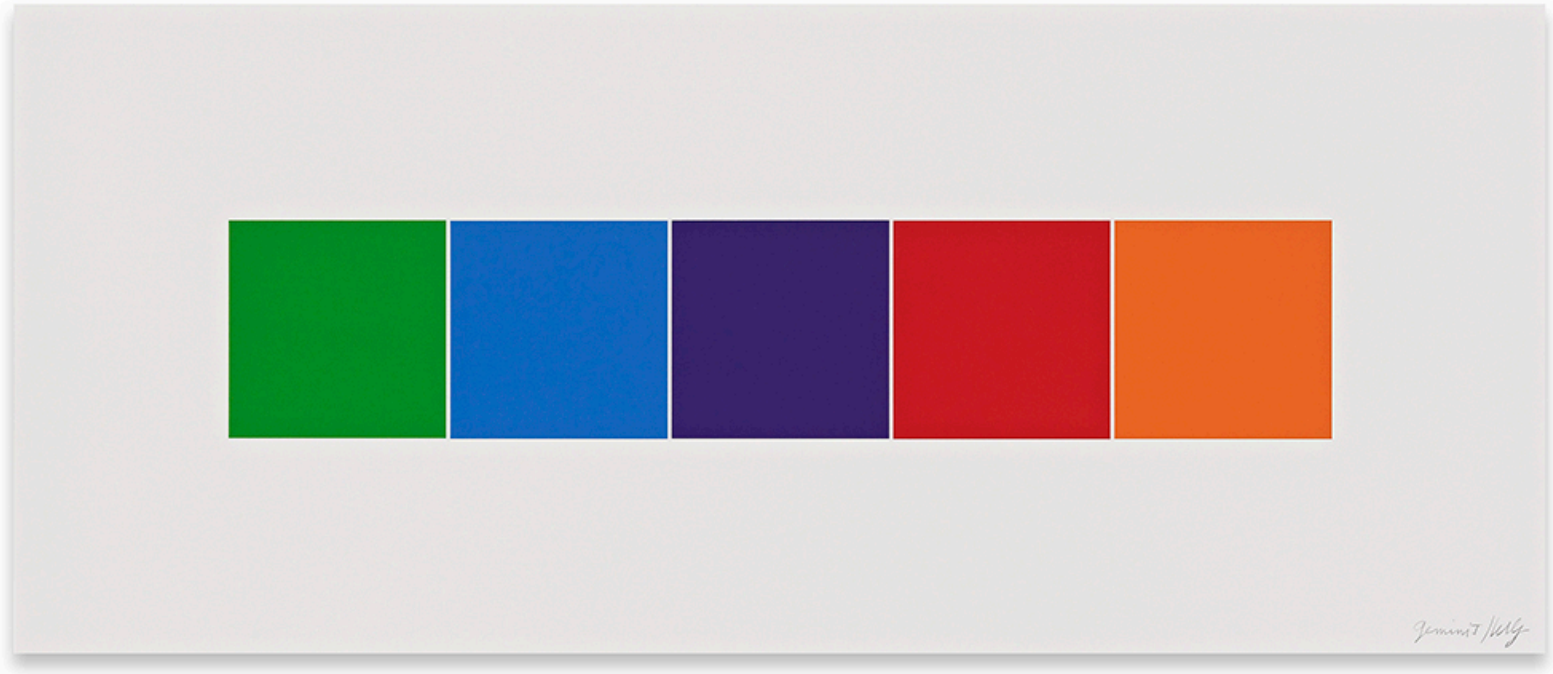

GEMINI G.E.L. ^{AI} JONI MOISANT WEYL

ELLSWORTH KELLY
Color Squares 4, 2012
5-color lithograph
21 x 49 1/2" (53.3 x 125.7 cm)
Edition of 45
EK12-1606

$25,000