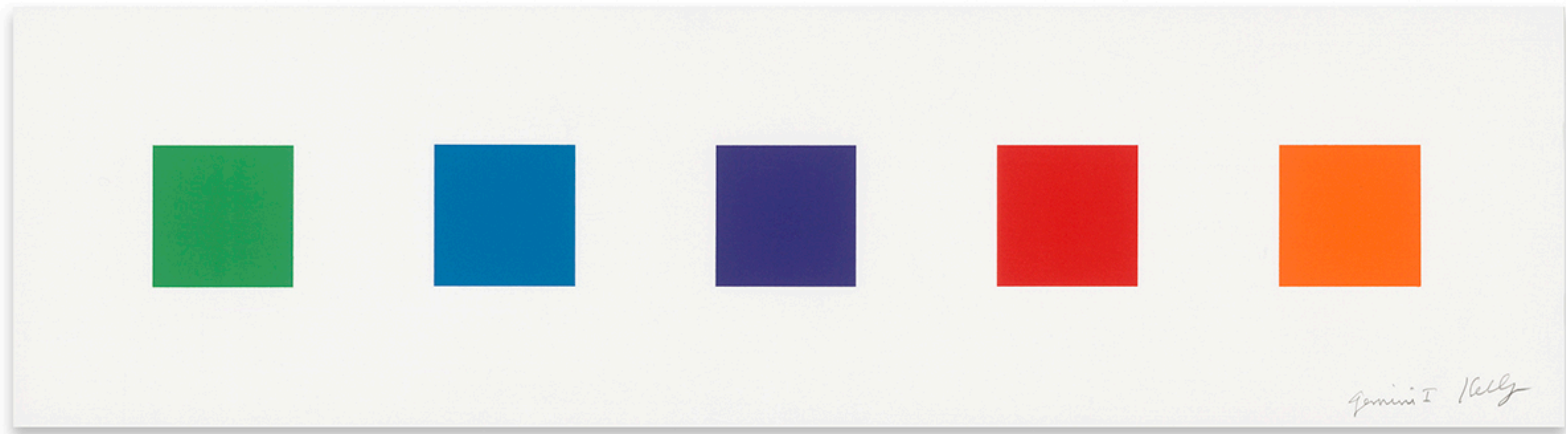

GEMINI G.E.L. ^{AT} JONI MOISANT WEYL

ELLSWORTH KELLY
Color Squares 2, 2011
5-color lithograph
9 x 33" (22.9 x 83.8 cm)
Edition of 60
EK11-1599

$12,000